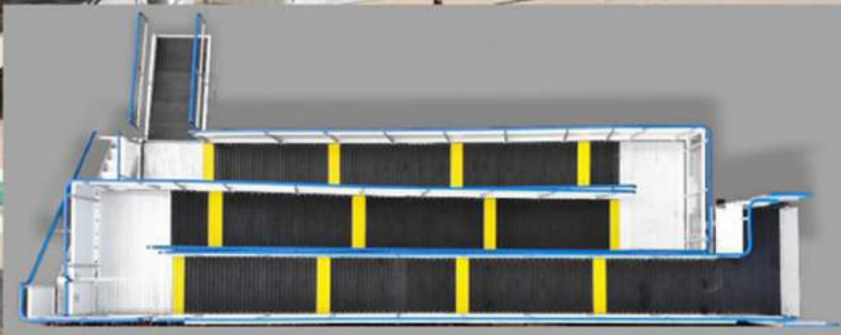

PASSENGER BOARDING RAMP

For Enquiry : Call +91 99790 97311 | Email : sales@rncinfraa.com